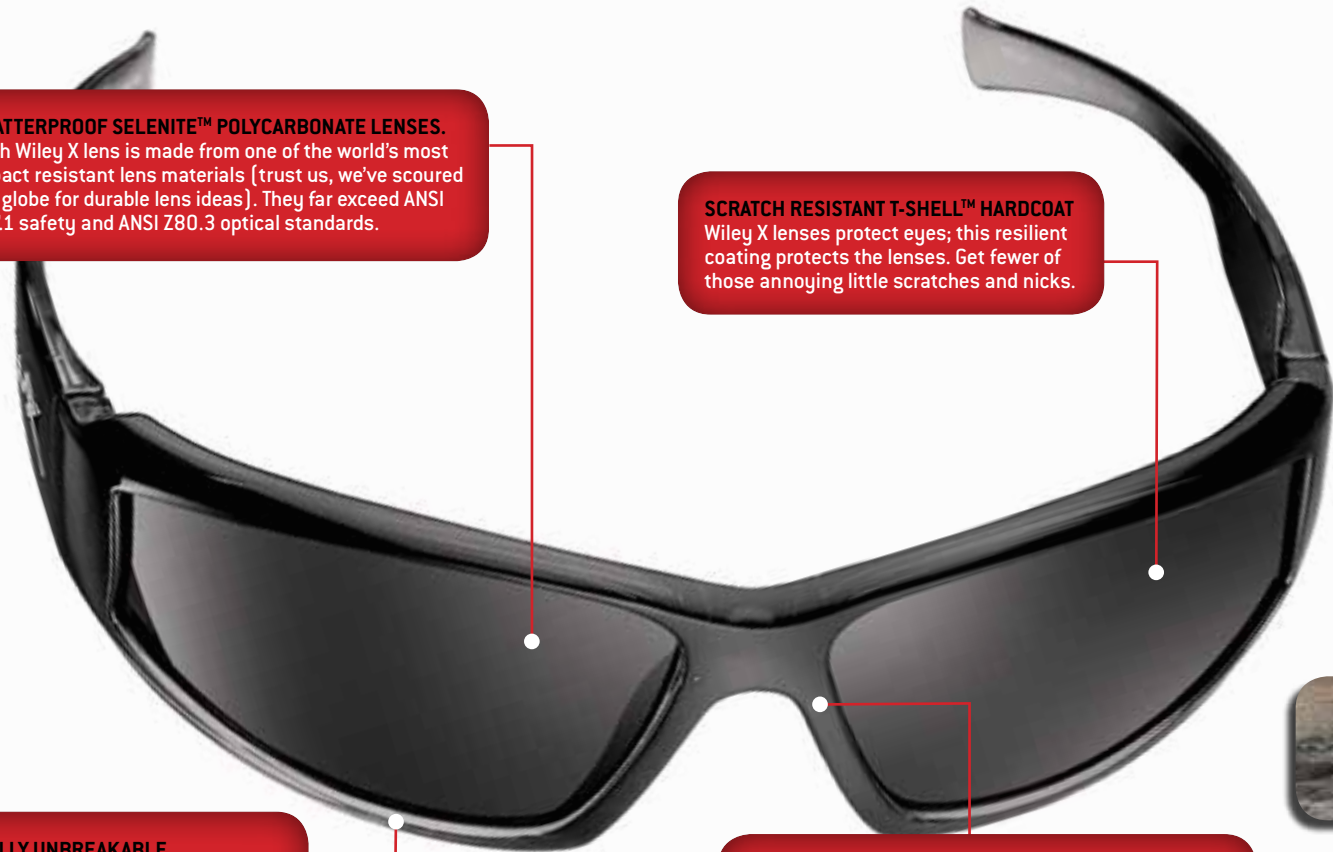

THE WILEY X FACTOR:

NEARLY INDESTRUCTIBLE LENSES, DURABLE FRAMES, INCREDIBLE STYLE.

SHATTERPROOF SELENITE™ POLYCARBONATE LENSES.

Each Wiley X lens is made from one of the world's most impact resistant lens materials (trust us, we've scoured the globe for durable lens ideas). They far exceed ANSI Z87.1 safety and ANSI Z80.3 optical standards.

SCRATCH RESISTANT T-SHELL™ HARDCOAT

Wiley X lenses protect eyes; this resilient coating protects the lenses. Get fewer of those annoying little scratches and nicks.

VIRTUALLY UNBREAKABLE TRILOID NYLON FRAMES

Customers have even reported that frames run over by moving vehicles remain intact. That's the immeasurable advantage of owning a Wiley X.

FLAME RESISTANT FRAMES

All Wiley X frames easily surpass the ANSI Z87.1-2003 standard for flammability. Under an open flame, frames must burn at less than 3 minutes per inch. It only takes one horrific accident to appreciate this standard.

FOLD OUT
FOR LENS & FRAME
REFERENCE